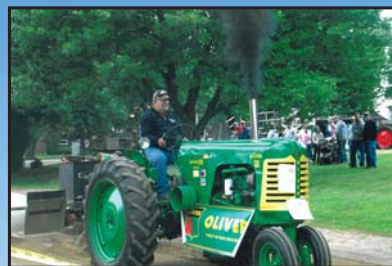

# Sherry Tired Iron Tractor Show

**Saturday, July 23, 2016**  
**10 a.m. - 11 p.m.**

**Anderton Park, Sherry, WI**  
**2 miles south on F off Hwy. 10 (Blenker Exit)**  
**Between Marshfield & Stevens Point**

**Parade at 1 p.m.**  
**Old Time Brass Noon - 5 p.m.**  
**Stonewall 6 p.m. - 11 p.m.**

**Auction at 8 p.m.**

**Pedal Tractor & Basket Raffles**

**FREE** Antique Sled Pull  
*(Weather Permitting)*

**FREE** Dyno

**FREE** Rides for the Kids

**Food & Refreshments All Day**

**Pork, Sauerkraut & Dumpling Dinner**  
**10 a.m. - 4 p.m.**

**VENDORS WELCOME!**  
**Call for details: 715-572-8296**

**All proceeds donated back to the community!**